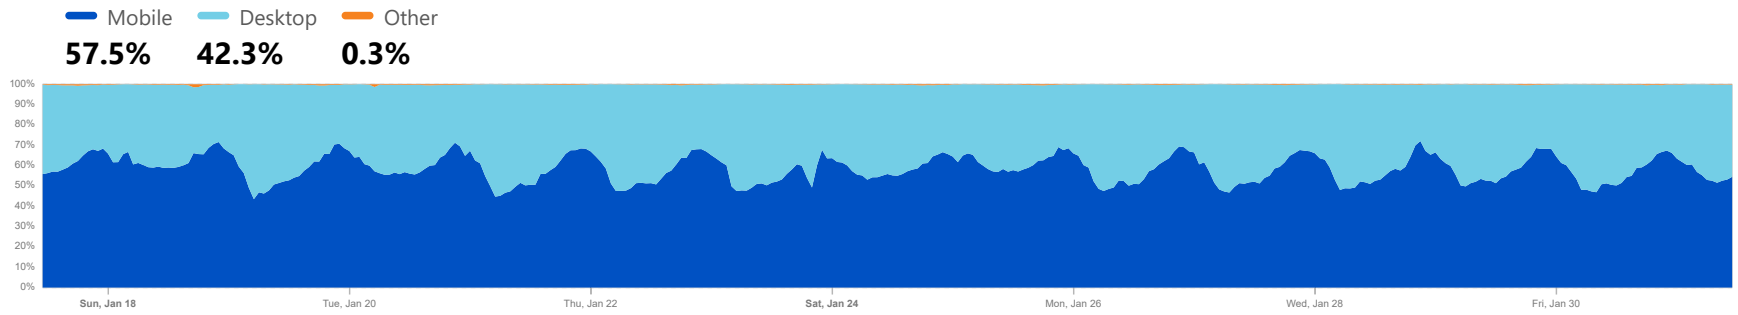

Legend: Total bytes (dark blue), HTTP bytes (light blue), Previous 2 weeks (grey dashed line)

HTTP traffic

HTTP requests over the selected time period ? 📄 🔍 🔗

Traffic characteristics by region

Network traffic breakdown by region

Metric HTTP requests ▾

Geographical distribution

Percentage of traffic over the selected time period, by region ? 📄 🔍 🔗

Location	Percentage
1. Baki	90.4%
2. Sumqayit	3.8%
3. Ganja City	2.1%
4. Abseron	0.9%
5. Yevlax City	0.8%

Traffic volume by region

Traffic volume trends for top five regions over the selected time period ? 🔍 🔗

■ Baki
 ■ Sumqayit
 ■ Ganja City
 ■ Abseron
 ■ Yevlax City
90.4% **3.8%** **2.1%** **0.9%** **0.8%**