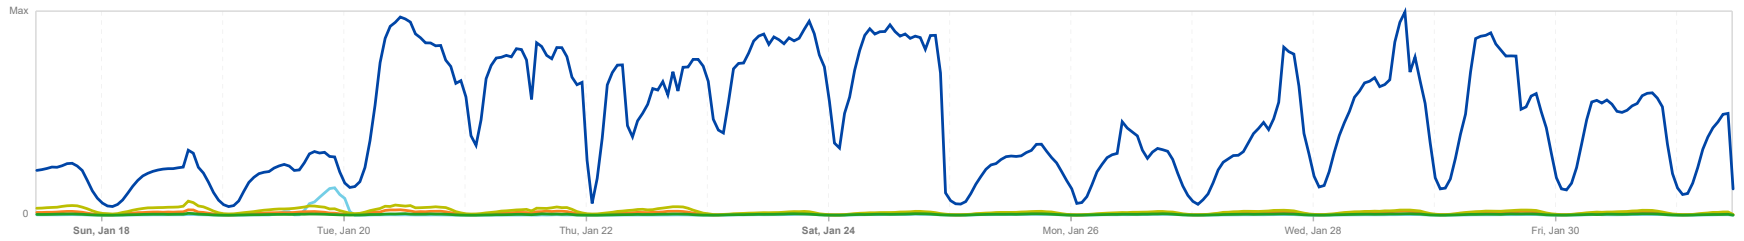

Legend: Total bytes (dark blue), HTTP bytes (light blue), Previous 2 weeks (grey dashed line)

HTTP traffic

HTTP requests over the selected time period ? 📄 🔍 🔗

Traffic characteristics by region

Network traffic breakdown by region

Metric HTTP requests ▾

Geographical distribution

Percentage of traffic over the selected time period, by region ? 📄 🔍 🔗

Location	Percentage
1. Baki	90.4%
2. Sumqayit	3.8%
3. Ganja City	2.1%
4. Abseron	0.9%
5. Yevlax City	0.8%

Traffic volume by region

Traffic volume trends for top five regions over the selected time period ? 🔍 🔗

■ Baki
 ■ Sumqayit
 ■ Ganja City
 ■ Abseron
 ■ Yevlax City
90.4% **3.8%** **2.1%** **0.9%** **0.8%**