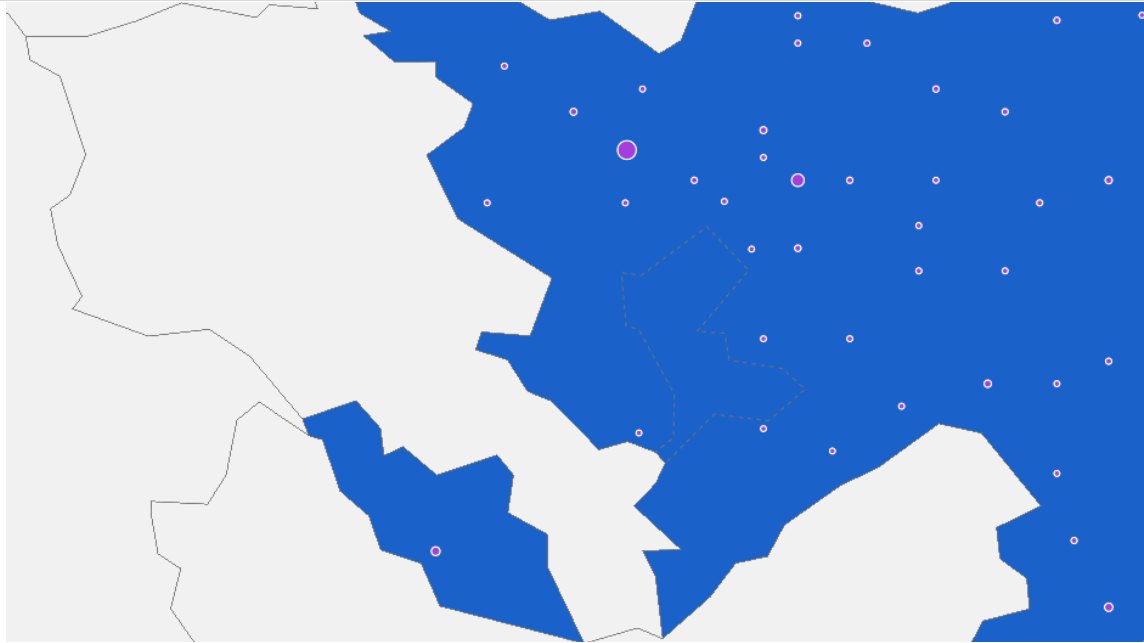

Legend: Total bytes (dark blue), HTTP bytes (light blue), Previous 2 weeks (grey dashed line)

HTTP traffic

HTTP requests over the selected time period ? 📄 🔍 🔗

Traffic characteristics by region

Network traffic breakdown by region

Metric HTTP requests ▾

Geographical distribution

Percentage of traffic over the selected time period, by region ? 📄 🔍 🔗

Location	Percentage
1. Baki	90.4%
2. Sumqayit	3.8%
3. Ganja City	2.1%
4. Abseron	0.9%
5. Yevlax City	0.8%

7.	Masally	0.2'
8.	Astara	0.2'
9.	Imisli	0.1'
10.	Samaxi	0.1'
11.	Zaqatala District	< 0.1'
12.	Lankaran	< 0.1'
13.	Mingacevir City	< 0.1'
14.	Shamkir Rayon	< 0.1'
15.	Xacmaz	< 0.1'
16.	Salyan District	< 0.1'
17.	Barda	< 0.1'
18.	Agdas	< 0.1'
19.	Goranboy District	< 0.1'

Traffic volume by region

Traffic volume trends for top five regions over the selected time period ? 🔍 🔗

■ Baki
 ■ Sumqayit
 ■ Ganja City
 ■ Abseron
 ■ Yevlax City
90.4% **3.8%** **2.1%** **0.9%** **0.8%**