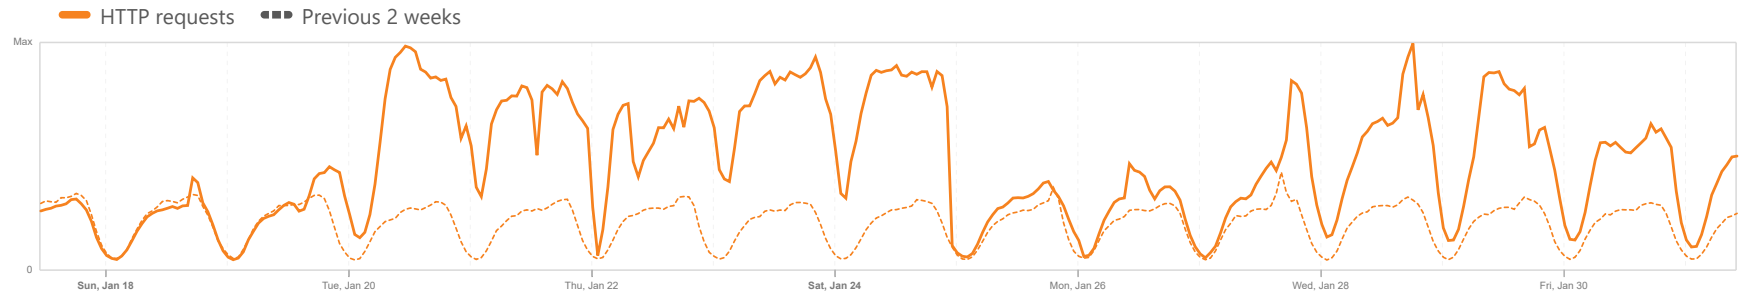

Legend: Total bytes (dark blue), HTTP bytes (light blue), Previous 2 weeks (grey dashed line)

HTTP traffic

HTTP requests over the selected time period ? 📄 🔍 🔗

Traffic characteristics by region

Network traffic breakdown by region

Metric HTTP requests ▾

Geographical distribution

Percentage of traffic over the selected time period, by region ? 📄 🔍 🔗

Location	Percentage
1. Baki	90.4%
2. Sumqayit	3.8%
3. Ganja City	2.1%
4. Abseron	0.9%
5. Yevlax City	0.8%

Traffic volume by region

Traffic volume trends for top five regions over the selected time period ? 🔍 🔗

■ Baki
 ■ Sumqayit
 ■ Ganja City
 ■ Abseron
 ■ Yevlax City
90.4% **3.8%** **2.1%** **0.9%** **0.8%**