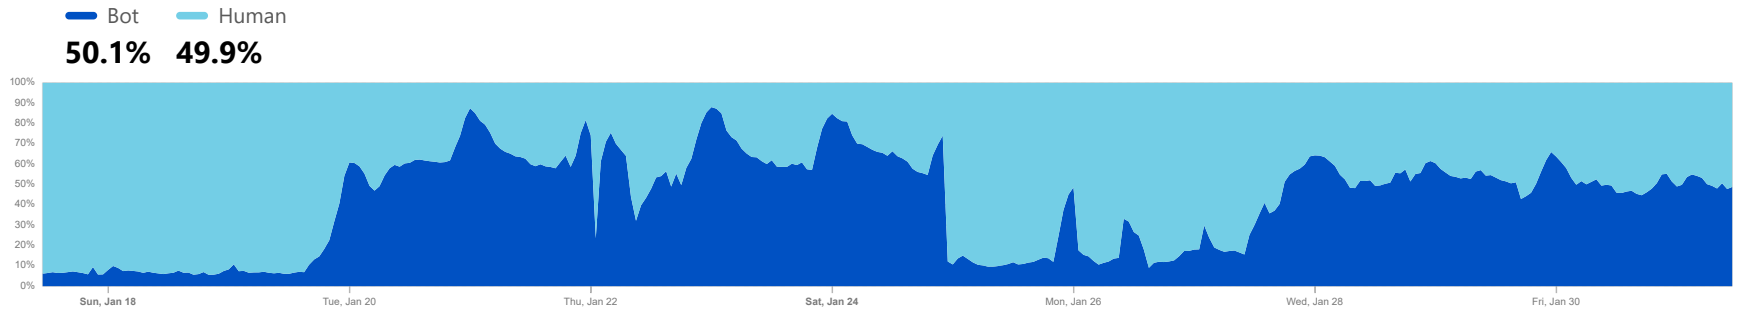

Metric HTTP requests ▾

Geographical distribution

Percentage of traffic over the selected time period, by region ? 📄 🔍 🔗

Location	Percentage
1. Baki	90.4%
2. Sumqayit	3.8%
3. Ganja City	2.1%
4. Abseron	0.9%
5. Yevlax City	0.8%

Traffic volume by region

Traffic volume trends for top five regions over the selected time period ? 🔍 🔗

■ Baki
 ■ Sumqayit
 ■ Ganja City
 ■ Abseron
 ■ Yevlax City
90.4% **3.8%** **2.1%** **0.9%** **0.8%**

Bot vs. Human

Bot (automated) vs. human HTTP requests distribution ? 🔍 🔗

Internet outages

No outages detected in the current date range.

Change the date range or visit at another time.

Timestamps are in UTC