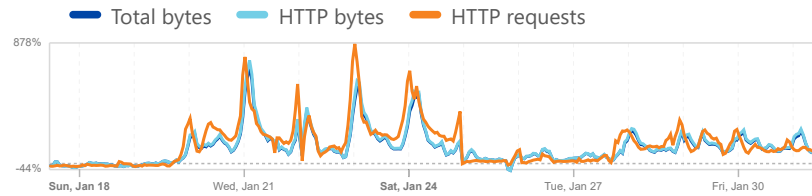

Traffic in

Azerbaijan

Last 2 weeks

Traffic volume

Relative change from previous period

Mobile
57.5%

Human
49.9%

Desktop
42.3%

Legend: Total bytes (dark blue), HTTP bytes (light blue), Previous 2 weeks (grey dashed line)

HTTP traffic

HTTP requests over the selected time period ? 📄 🔍 🔗

Traffic characteristics by region

Network traffic breakdown by region

Metric HTTP requests ▾

Geographical distribution

Percentage of traffic over the selected time period, by region ? 📄 🔍 🔗

Location	Percentage
1. Baki	90.4%
2. Sumqayit	3.8%
3. Ganja City	2.1%
4. Abseron	0.9%
5. Yevlax City	0.8%

Traffic volume by region

Traffic volume trends for top five regions over the selected time period ? 🔍 🔗

■ Baki
 ■ Sumqayit
 ■ Ganja City
 ■ Abseron
 ■ Yevlax City
90.4% **3.8%** **2.1%** **0.9%** **0.8%**